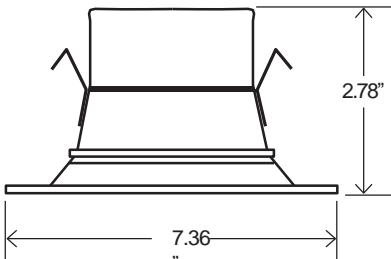

Change color temperature with the simple flip of a switch

2700K | 3000K | 3500K | 4000K | 5000K

Change lumen output for desired application

12W 800Lm  
15W 1000Lm  
18W 1150Lm

Product weight: .42 lb

### DIMENSION

- Fits most 5" recessed housings
- Sealing gasket standard