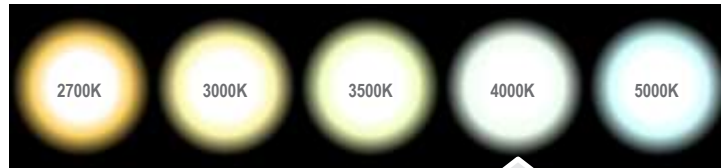

TUNABLE 5-1 CCT SELECTOR

Easily flip the switch for desired CCT. It's that simple!

TECHNICAL SPECIFICATION	
VOLTAGE	120V
POWER FREQUENCY	60 Hz
CRI	90
CCT	2700K - 5000K
BEAM ANGLE	100°
IP RATING	IP40, Suitable for damp locations
DIMMABLE	Triac dimming
POWER FACTOR	>0.9
WARRANTY	5 year limited