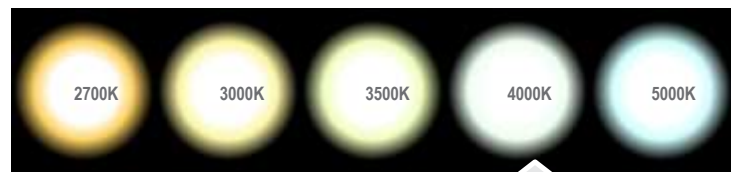

TUNABLE 5-1 CCT SELECTOR

Easily flip the switch for desired CCT. It's that simple!

TECHNICAL SPECIFICATION

VOLTAGE	120V
POWER FREQUENCY	60 Hz
CRI	90
CCT	2700K - 5000K
BEAM ANGLE	100°
IP RATING	IP40, Suitable for damp locations
DIMMABLE	Triac dimming
POWER FACTOR	>0.9
WARRANTY	5 year limited