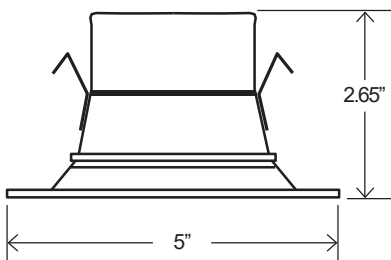

### DIMENSION

- Fits most 4" recessed housings
- Sealing gasket standard