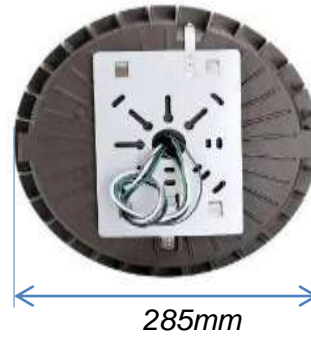

DIMENSIONS

ORDERING GUIDE

EXAMPLE: PG-R-45-40K-BLK-FR-DOM-MS-DM-HE-CM

Wattage		Color Temp		Finish		Lens		Options	
PG-R	40	30K	3000K	BLK	BLACK	FR	FROSTED	MS	MICROWAVE SENSOR
	45	40K	4000K	WHT	WHITE	CL	CLEAR	DM	0-10V DIMMABLE
	50	50K	5000K	BRZ	BRONZE	DOM	DOME	HV	480VAC INPUT
	60	57K	5700K			FL	FLAT	SP	SURGE PROTECTOR
	70	65K	6500K					EM	BATTERY BACKUP
								HK	HOOK MOUNT
								PD	PENDANT MOUNT
								CM	FLUSH CEILING MOUNT