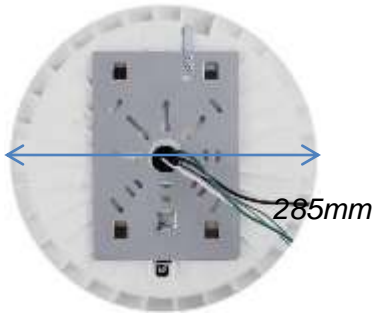

DIMENSIONS

ORDERING GUIDE

EXAMPLE: PG-R-45-40K-BLK-FR-DOM-MS-DM-HE-CM

Wattage		Color Temp		Finish		Lens		Options	
PG-R	40	30K	3000K	BLK	BLACK	FR	FROSTED	MS	MICROWAVE SENSOR
	45	40K	4000K	WHT	WHITE	CL	CLEAR	DM	0-10V DIMMABLE
	50	50K	5000K	BRZ	BRONZE	DOM	DOME	HV	480VAC INPUT
	60	57K	5700K			FL	FLAT	SP	SURGE PROTECTOR
	70	65K	6500K					EM	BATTERY BACKUP
								HK	HOOK MOUNT
								PD	PENDANT MOUNT
								CM	FLUSH CEILING MOUNT